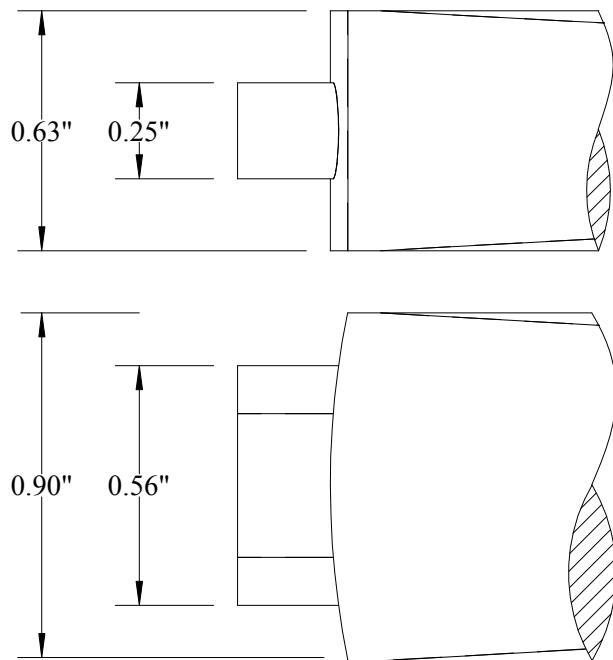

Dated:6/1/2006

SCALE 1:1

MATL HICKORY

SHEET 3 of 4

12 in

13 1/2 in

Tools For Working Wood 27 W 20th St., Suite 507 New York, NY 10011 Tel. 212-604-9535 Fax 212-604-9533	Please view our website for safety information and general construction notes www.toolsforworkingwood.com		
	TITLE <p style="text-align: center;">TEMPLATE</p>		
© Copyright toolsforworkingwood.com, 2006. All rights reserved. Authorized for personal use only. Any other reproduction is strictly prohibited. Always wear eye protection when using tools.			
Dated:6/1/2006	SCALE 1:1	MATL HICKORY	SHEET 4 of 4

DETAIL B

Section A-A

DO NOT SCALE

<p>Tools For Working Wood 27 W 20th St., Suite 507 New York, NY 10011 Tel. 212-604-9535 Fax 212-604-9533</p>	<p>Please view our website for safety information and general construction notes www.toolsforworkingwood.com</p>		
	<p>TITLE Bow Saw Stretcher</p>		
	<p>© Copyright toolsforworkingwood.com, 2006. All rights reserved. Authorized for personal use only. Any other reproduction is strictly prohibited. Always wear eye protection when using tools.</p>		
<p>Dated:6/1/2006</p>	<p>SCALE 1 : 1</p>	<p>MATL HICKORY</p>	<p>SHEET 1 of 4</p>