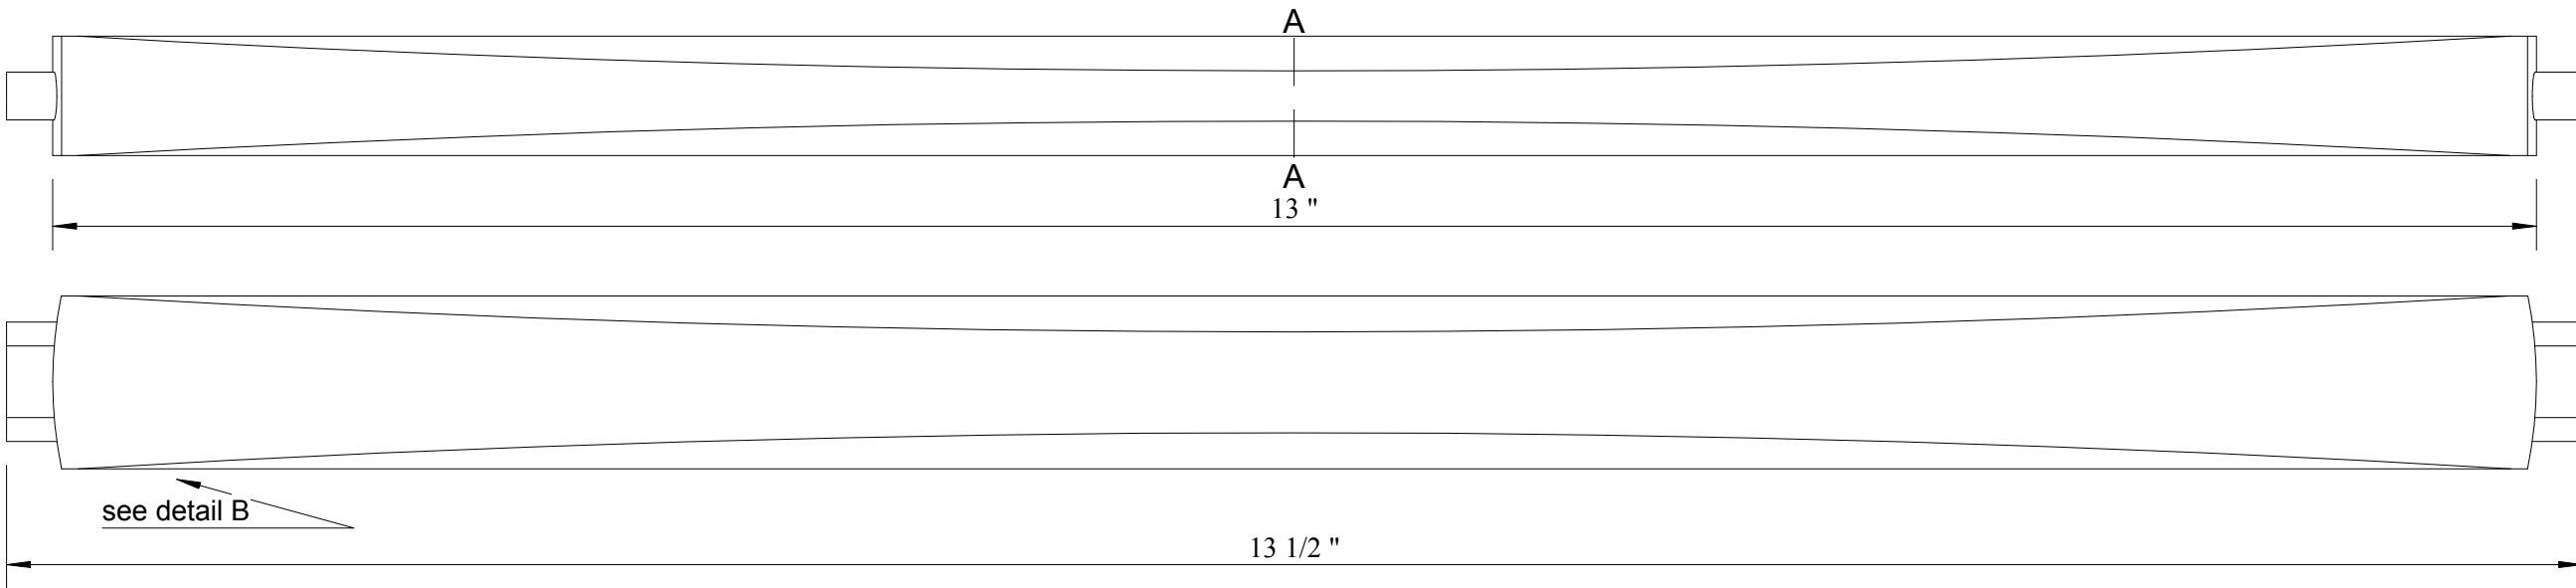

Dated:6/1/2006

SCALE 1:1

MATL HICKORY

SHEET 3 of 4

12 in

13 1/2 in

Tools For Working Wood 27 W 20th St., Suite 507 New York, NY 10011 Tel. 212-604-9535 Fax 212-604-9533	Please view our website for safety information and general construction notes www.toolsforworkingwood.com		
	TITLE <p style="text-align: center;">TEMPLATE</p>		
© Copyright toolsforworkingwood.com, 2006. All rights reserved. Authorized for personal use only. Any other reproduction is strictly prohibited. Always wear eye protection when using tools.			
Dated:6/1/2006	SCALE 1:1	MATL HICKORY	SHEET 4 of 4