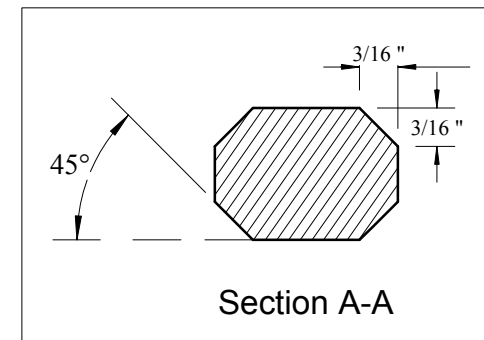

Dated:6/1/2006

SCALE 1:1

MATL HICKORY

SHEET 3 of 4

12 in

13 1/2 in

Tools For Working Wood 27 W 20th St., Suite 507 New York, NY 10011 Tel. 212-604-9535 Fax 212-604-9533	Please view our website for safety information and general construction notes www.toolsforworkingwood.com		
	TITLE <p style="text-align: center;">TEMPLATE</p>		
© Copyright toolsforworkingwood.com, 2006. All rights reserved. Authorized for personal use only. Any other reproduction is strictly prohibited. Always wear eye protection when using tools.			
Dated:6/1/2006	SCALE 1:1	MATL HICKORY	SHEET 4 of 4

DETAIL B

Section A-A

DO NOT SCALE

<p>Tools For Working Wood 27 W 20th St., Suite 507 New York, NY 10011 Tel. 212-604-9535 Fax 212-604-9533</p>	<p>Please view our website for safety information and general construction notes www.toolsforworkingwood.com</p>		
	<p>TITLE Bow Saw Stretcher</p>		
	<p>© Copyright toolsforworkingwood.com, 2006. All rights reserved. Authorized for personal use only. Any other reproduction is strictly prohibited. Always wear eye protection when using tools.</p>		
<p>Dated:6/1/2006</p>	<p>SCALE 1 : 1</p>	<p>MATL HICKORY</p>	<p>SHEET 1 of 4</p>