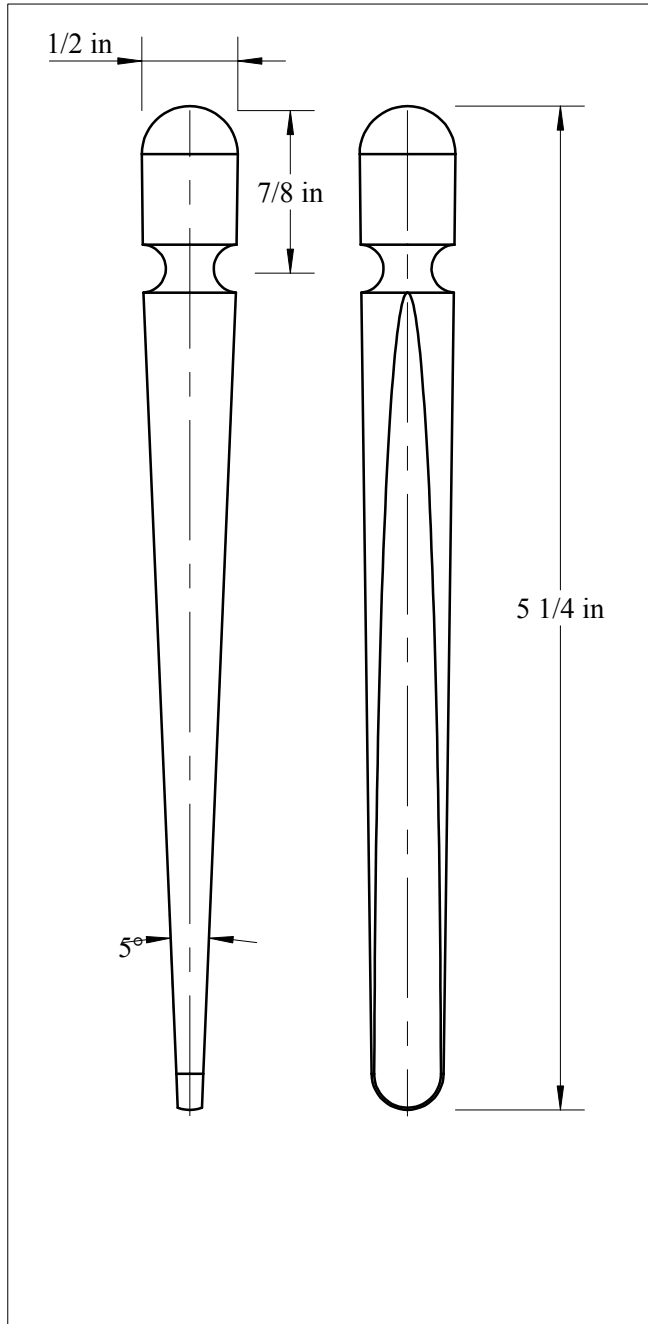

Dated:6/1/2006

SCALE 1:1

MATL HICKORY

SHEET 3 of 4

12 in

13 1/2 in

Tools For Working Wood 27 W 20th St., Suite 507 New York, NY 10011 Tel. 212-604-9535 Fax 212-604-9533	Please view our website for safety information and general construction notes www.toolsforworkingwood.com		
	TITLE <p style="text-align: center;">TEMPLATE</p>		
© Copyright toolsforworkingwood.com, 2006. All rights reserved. Authorized for personal use only. Any other reproduction is strictly prohibited. Always wear eye protection when using tools.			
Dated:6/1/2006	SCALE 1:1	MATL HICKORY	SHEET 4 of 4

DETAIL B

Section A-A

DO NOT SCALE

<p>Tools For Working Wood 27 W 20th St., Suite 507 New York, NY 10011 Tel. 212-604-9535 Fax 212-604-9533</p>	<p>Please view our website for safety information and general construction notes www.toolsforworkingwood.com</p>		
	<p>TITLE Bow Saw Stretcher</p>		
	<p>© Copyright toolsforworkingwood.com, 2006. All rights reserved. Authorized for personal use only. Any other reproduction is strictly prohibited. Always wear eye protection when using tools.</p>		
<p>Dated:6/1/2006</p>	<p>SCALE 1 : 1</p>	<p>MATL HICKORY</p>	<p>SHEET 1 of 4</p>