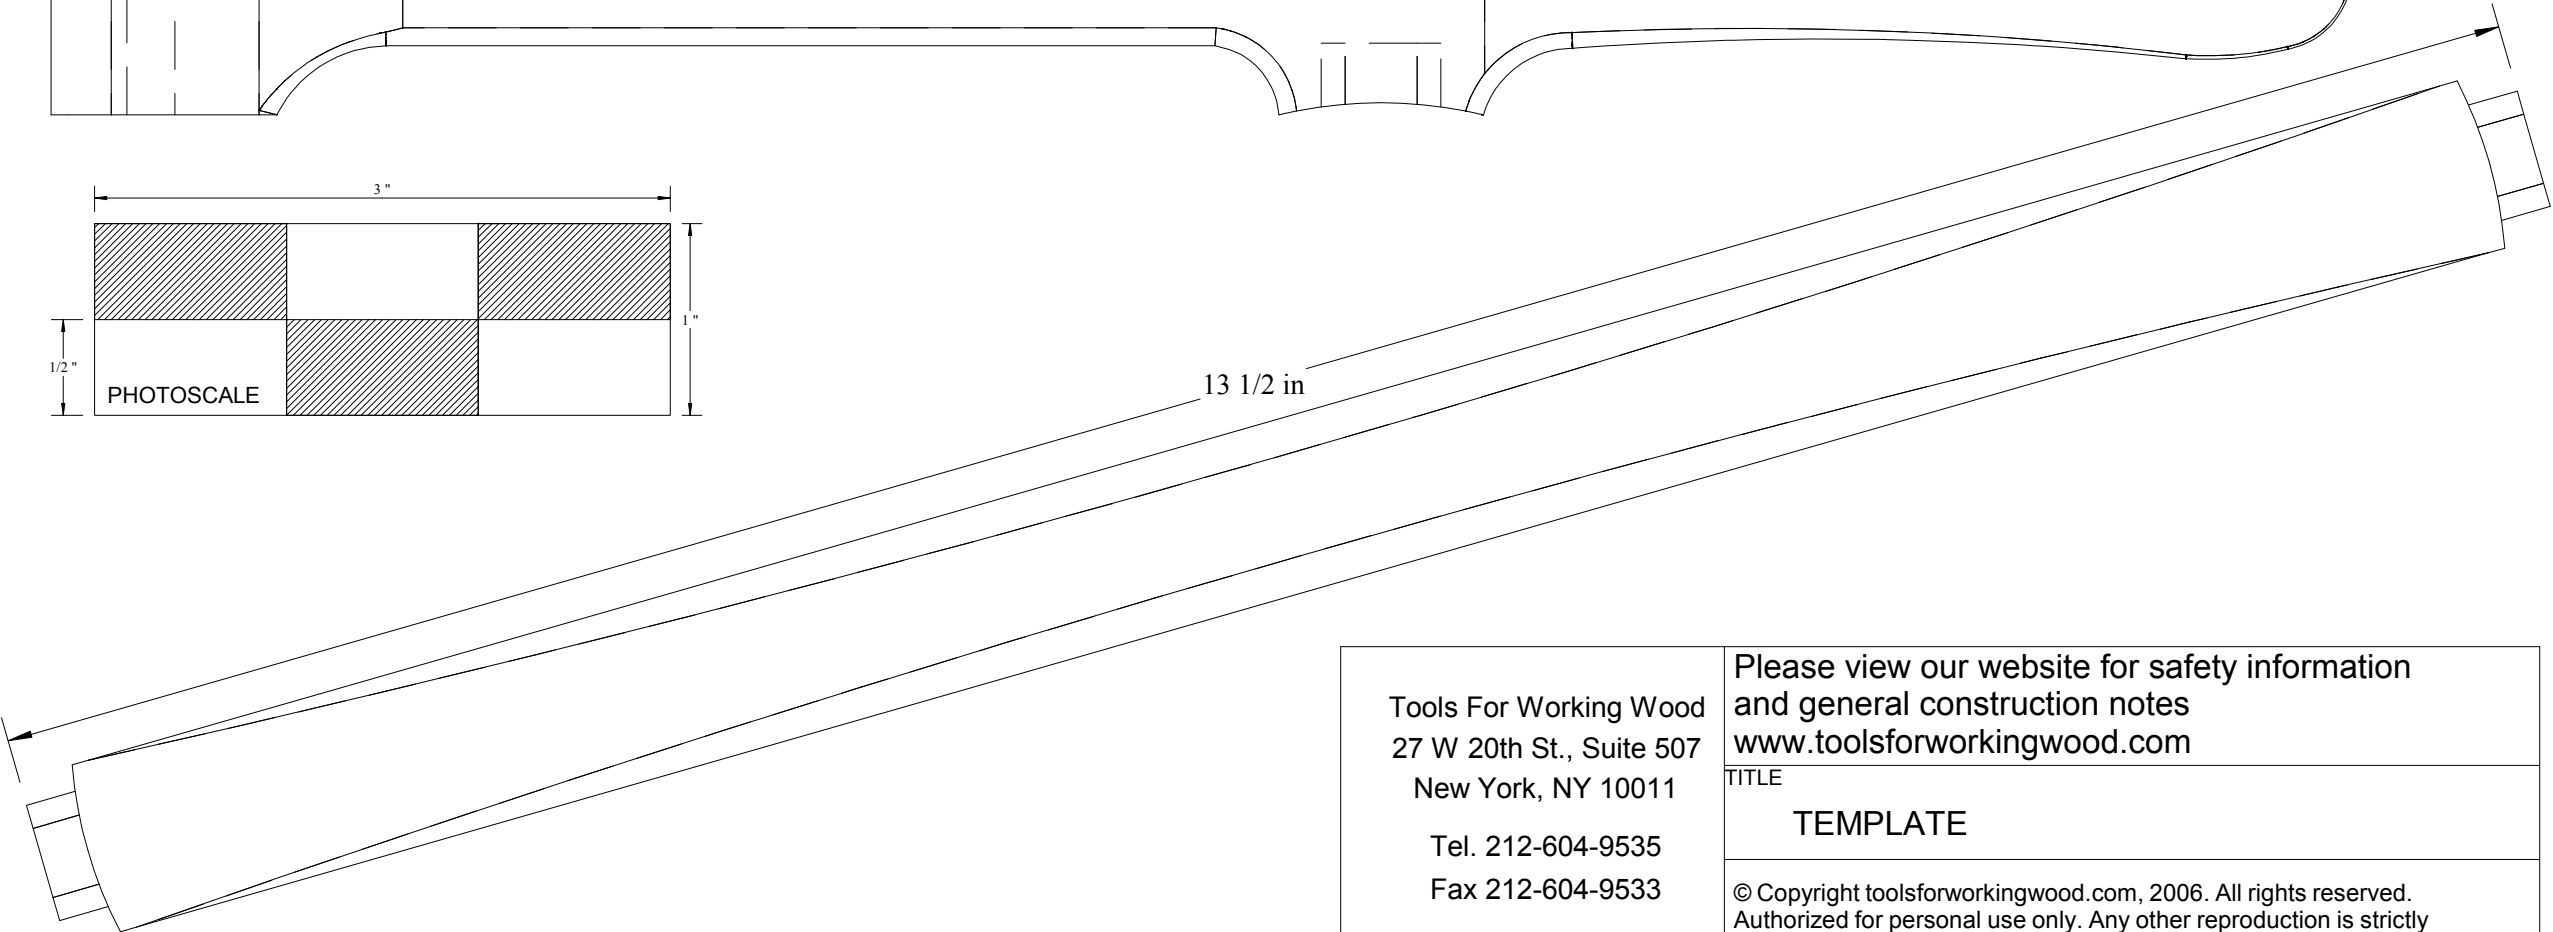

12 in

13 1/2 in

Tools For Working Wood 27 W 20th St., Suite 507 New York, NY 10011 Tel. 212-604-9535 Fax 212-604-9533	Please view our website for safety information and general construction notes www.toolsforworkingwood.com		
	TITLE TEMPLATE		
© Copyright toolsforworkingwood.com, 2006. All rights reserved. Authorized for personal use only. Any other reproduction is strictly prohibited. Always wear eye protection when using tools.			
Dated:6/1/2006	SCALE 1:1	MATL HICKORY	SHEET 4 of 4