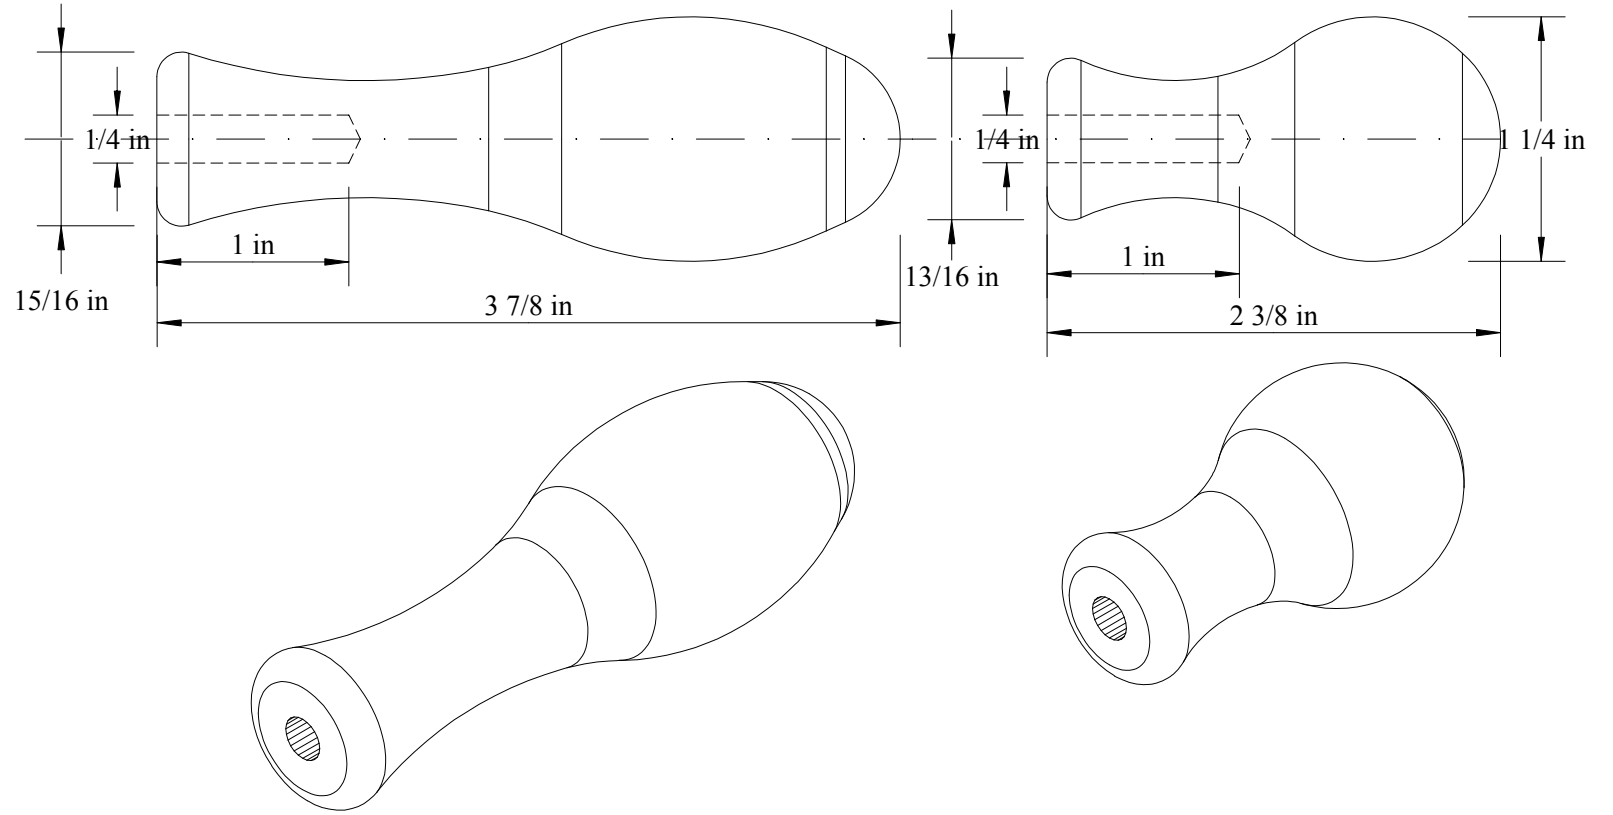

DETAIL B

Section A-A

DO NOT SCALE

<p>Tools For Working Wood 27 W 20th St., Suite 507 New York, NY 10011 Tel. 212-604-9535 Fax 212-604-9533</p>	<p>Please view our website for safety information and general construction notes www.toolsforworkingwood.com</p>		
	<p>TITLE Bow Saw Stretcher</p>		
	<p>© Copyright toolsforworkingwood.com, 2006. All rights reserved. Authorized for personal use only. Any other reproduction is strictly prohibited. Always wear eye protection when using tools.</p>		
<p>Dated:6/1/2006</p>	<p>SCALE 1 : 1</p>	<p>MATL HICKORY</p>	<p>SHEET 1 of 4</p>