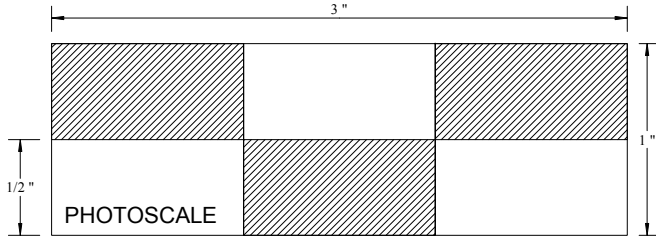

Dated:6/1/2006

SCALE 1:1

MATL HICKORY

SHEET 3 of 4

12 in

13 1/2 in

Tools For Working Wood 27 W 20th St., Suite 507 New York, NY 10011 Tel. 212-604-9535 Fax 212-604-9533	Please view our website for safety information and general construction notes www.toolsforworkingwood.com		
	TITLE <p style="text-align: center;">TEMPLATE</p>		
© Copyright toolsforworkingwood.com, 2006. All rights reserved. Authorized for personal use only. Any other reproduction is strictly prohibited. Always wear eye protection when using tools.			
Dated:6/1/2006	SCALE 1:1	MATL HICKORY	SHEET 4 of 4